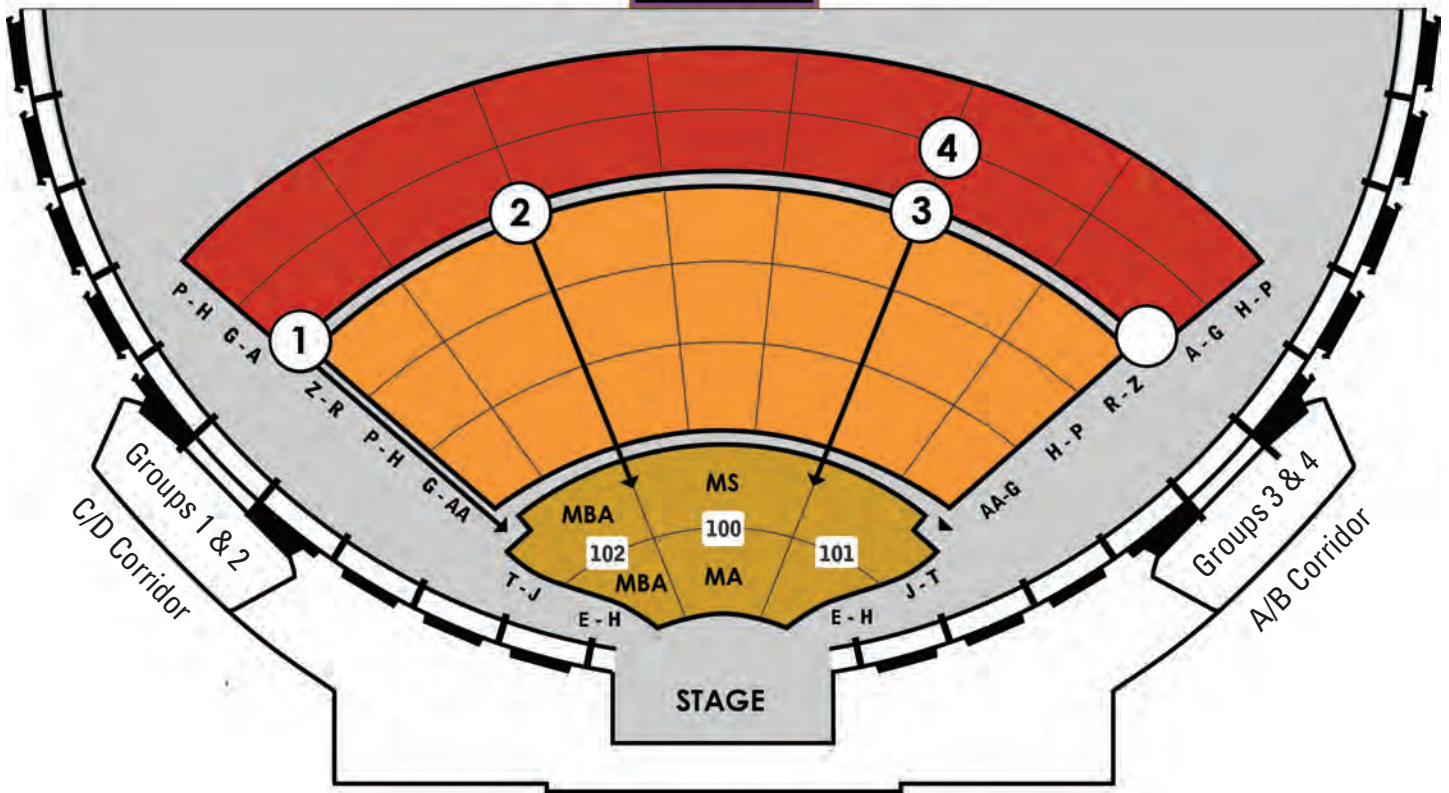

# GRADUATE COMMENCEMENT

STUDENTS	ASSEMBLY CORRIDOR	GROUP #	SEATING SECTION
MBA	C/D	1	102 Front
MBA	C/D	2	102 Rear
MA	A/B	3	100 Front
MS	A/B	4	100 Rear