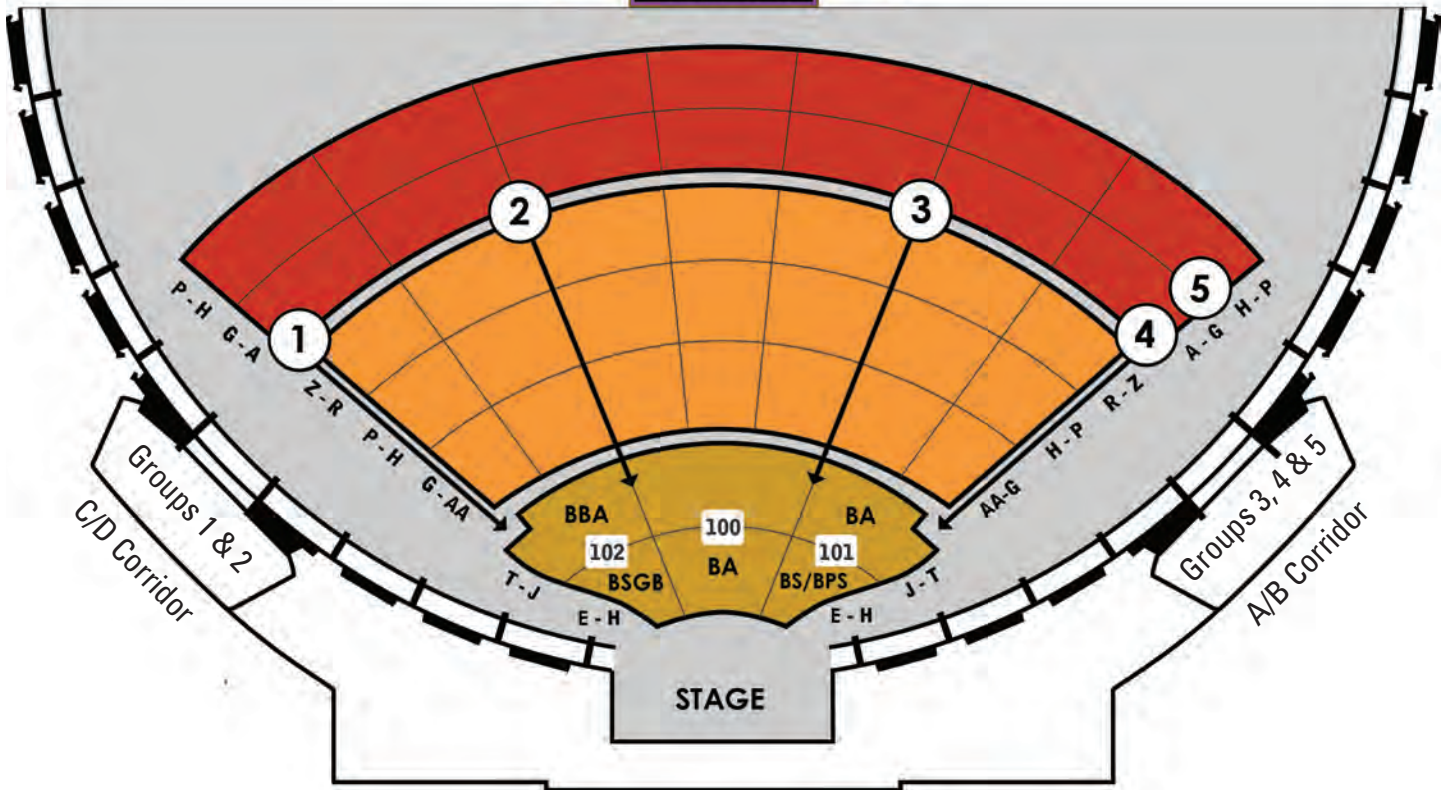

UNDERGRADUATE COMMENCEMENT

STUDENTS	ASSEMBLY CORRIDOR	GROUP #	SEATING SECTION
BBA & BSGB	C/D	1	102
BBA	C/D	2	102 Rear
BA	A/B	3	100
BS & BPS	A/B	4	101 Front
BA	A/B	5	101 Rear