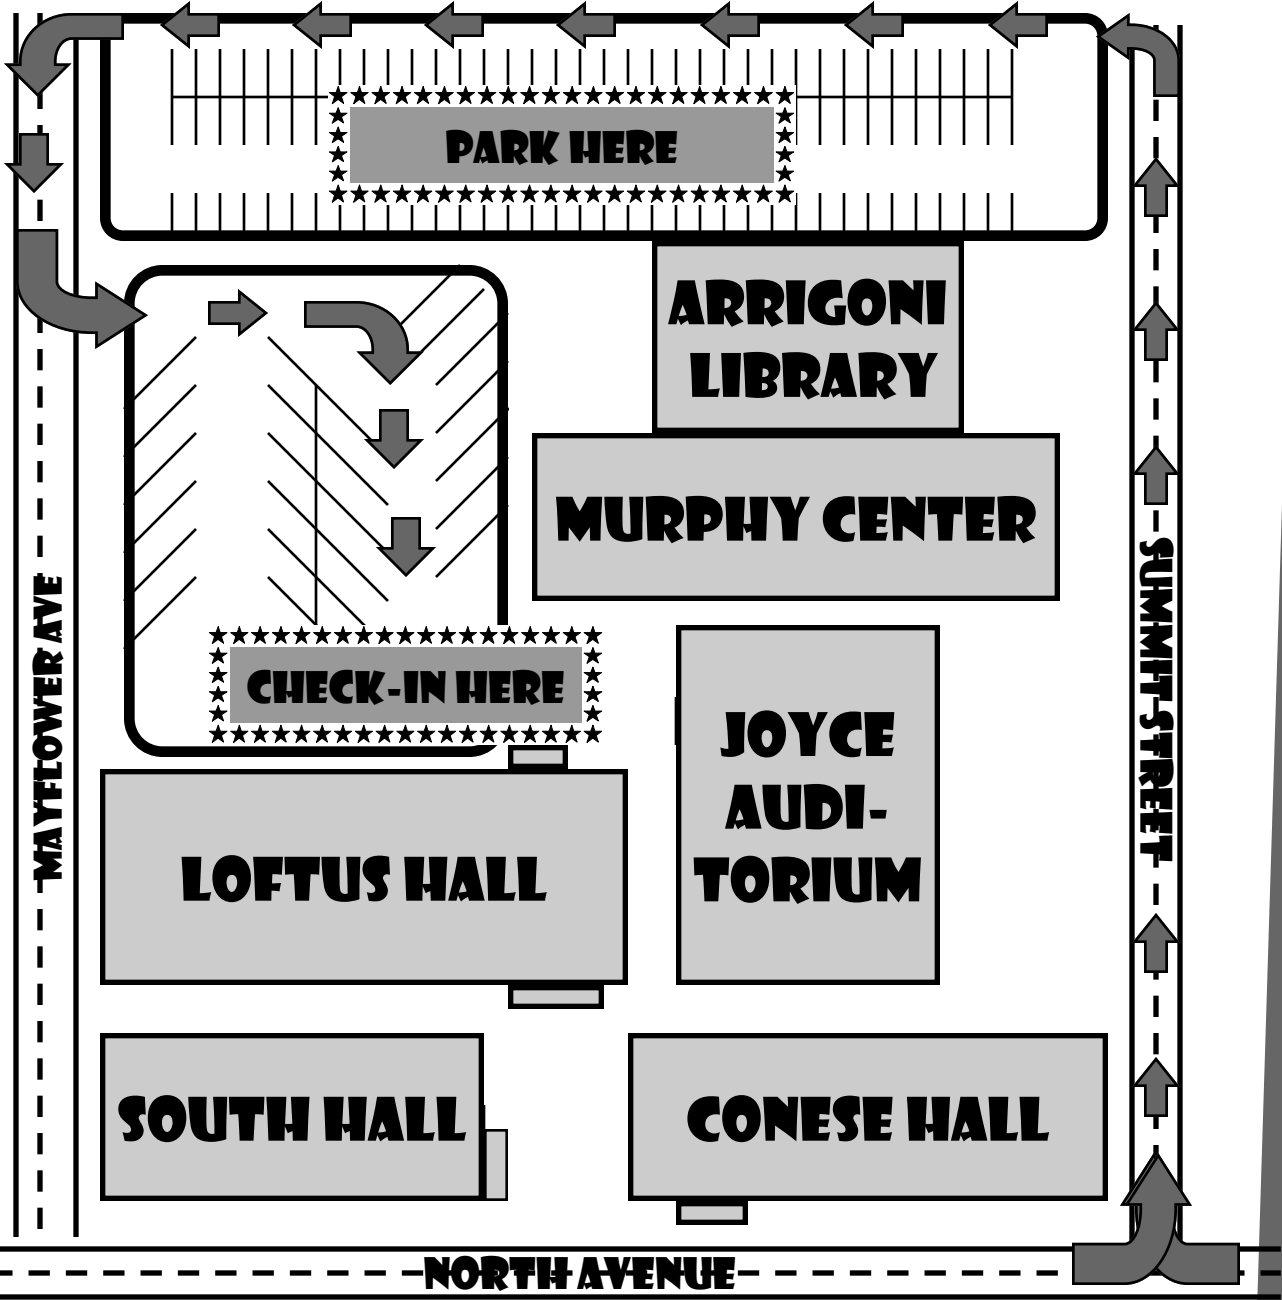

# Move-In Map for Loftus Hall

### Check-in for Summer Orientation at Loftus Hall

Everyone will go up Summit Avenue and through the Summit Avenue Parking lot. Please park your car in this parking lot and bring your luggage to the back entrance of Loftus Hall to check-in. You may also park in the parking garage next to the athletic field. Once you arrive, check in at the table set up at the back door of Loftus Hall to receive your room assignment and key.